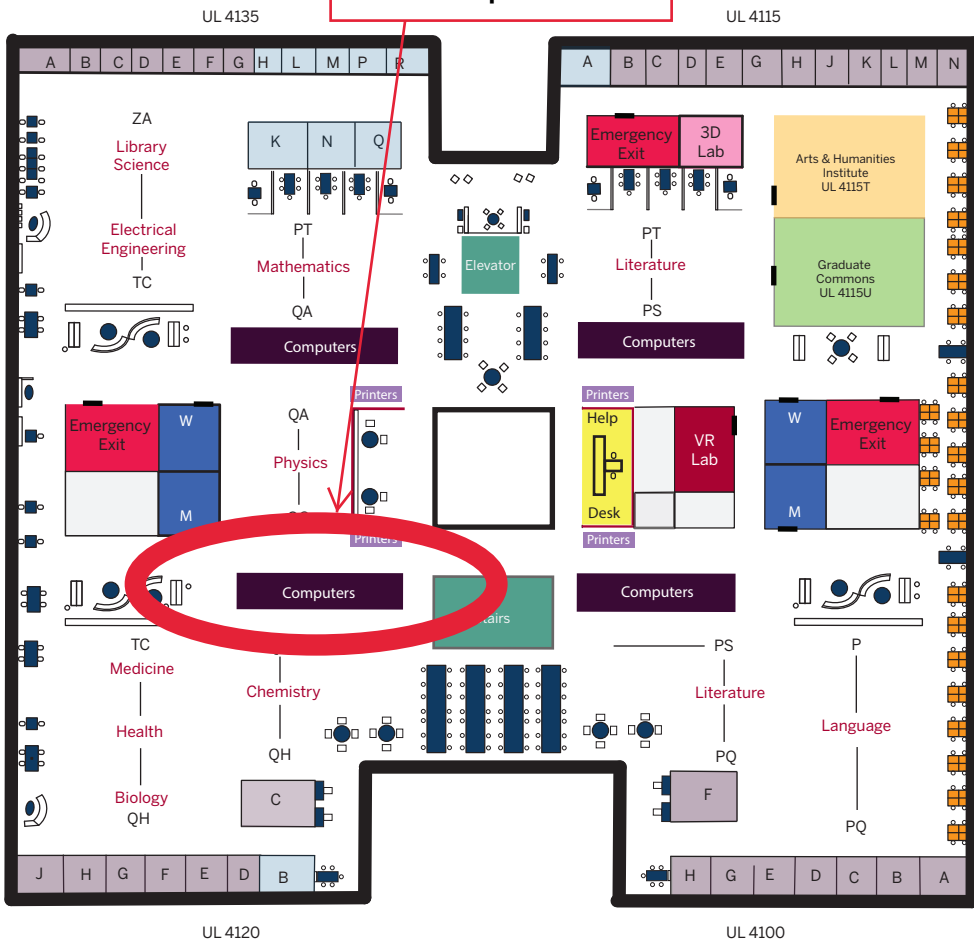

Guest Computer Access

4th Floor

- Arts & Humanities Institute
- Computer Stations
- Emergency Exit
- Entry
- Graduate Commons
- Help Desk
- Printer
- Restrooms
- Study Carrels
- Study Room
- Study Tables
- VR Lab
- Library Staff
- 3D Printing Lab

Date Modified: Feb 25, 2020 MW