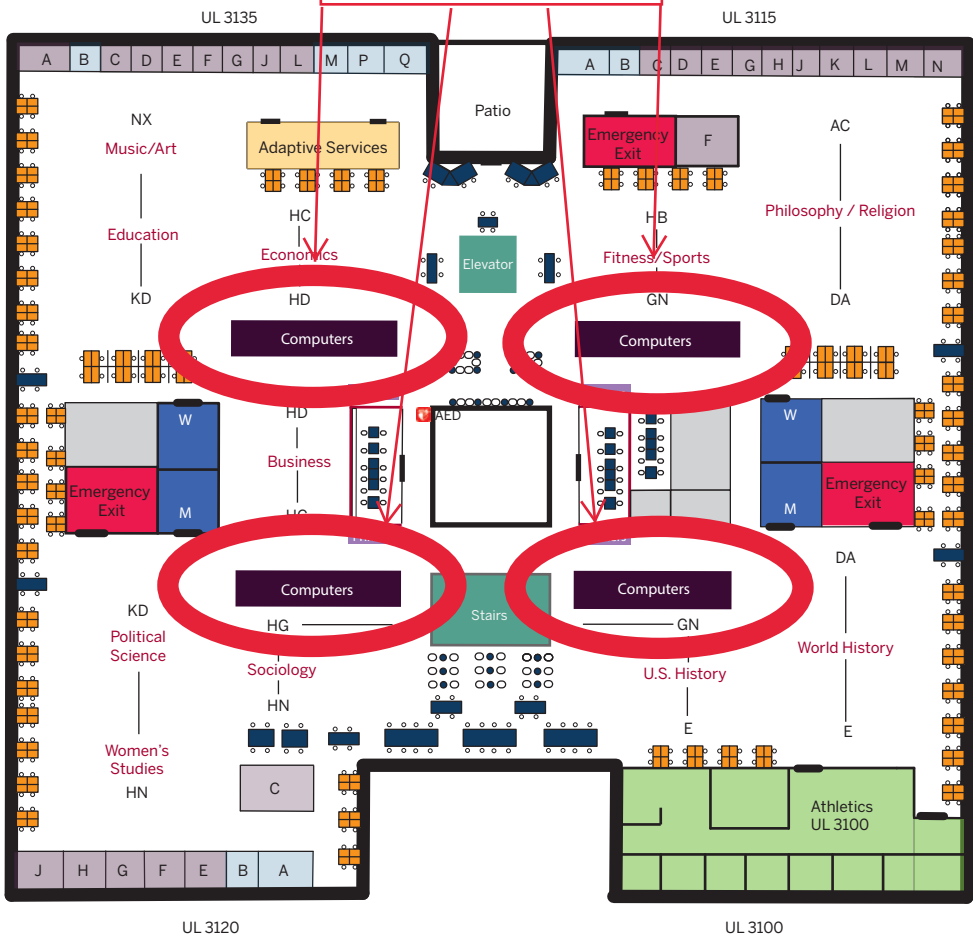

Guest Computer Access

3rd Floor

- Adaptive Educational Services
- Athletics Advising
- Computer Stations
- Emergency Exit
- Entry
- Library Staff
- Printers
- Restrooms
- Study Carrels
- Study Room
- Study Tables

Date Modified: Feb 20, 2019 IK