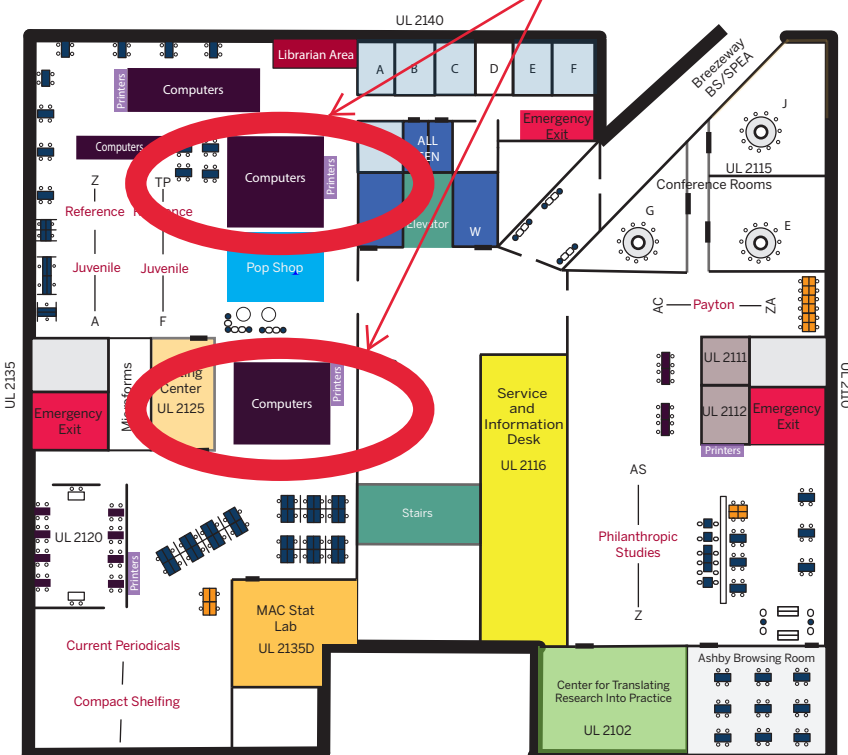

### Lower Level

- Computers
- Emergency Exit
- Entry
- Honors College
- Restrooms
- Ruth Lilly Special Collections
- Study Tables
- Faculty Media Production Space

Date Modified: May 5, 2021, WM

### 1st Floor

- Center for Digital Scholarship
- Center for Teaching & Learning
- Office of Women
- Emergency Exit
- Entry
- Restrooms
- SEIRI
- Library Staff
- Graduate Office
- Faculty Crossing

Date Modified: Nov 11, 2019, GM

### Guest Computer Access

### 2nd Floor

- Center for Translating Research Into Practice (TRIP)/ Communication Privacy Management Center (CPM)
- Computer Stations
- Conference Rooms
- Emergency Exit
- Entry
- Librarian Consultation Area
- Library Staff
- MAC Stat Lab
- Printers
- Restrooms
- Service and Information Desk
- Study Carrels
- Study Room
- Study Tables
- University Writing Center